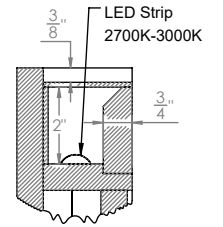

**DETAIL B
SCALE 1 : 5**