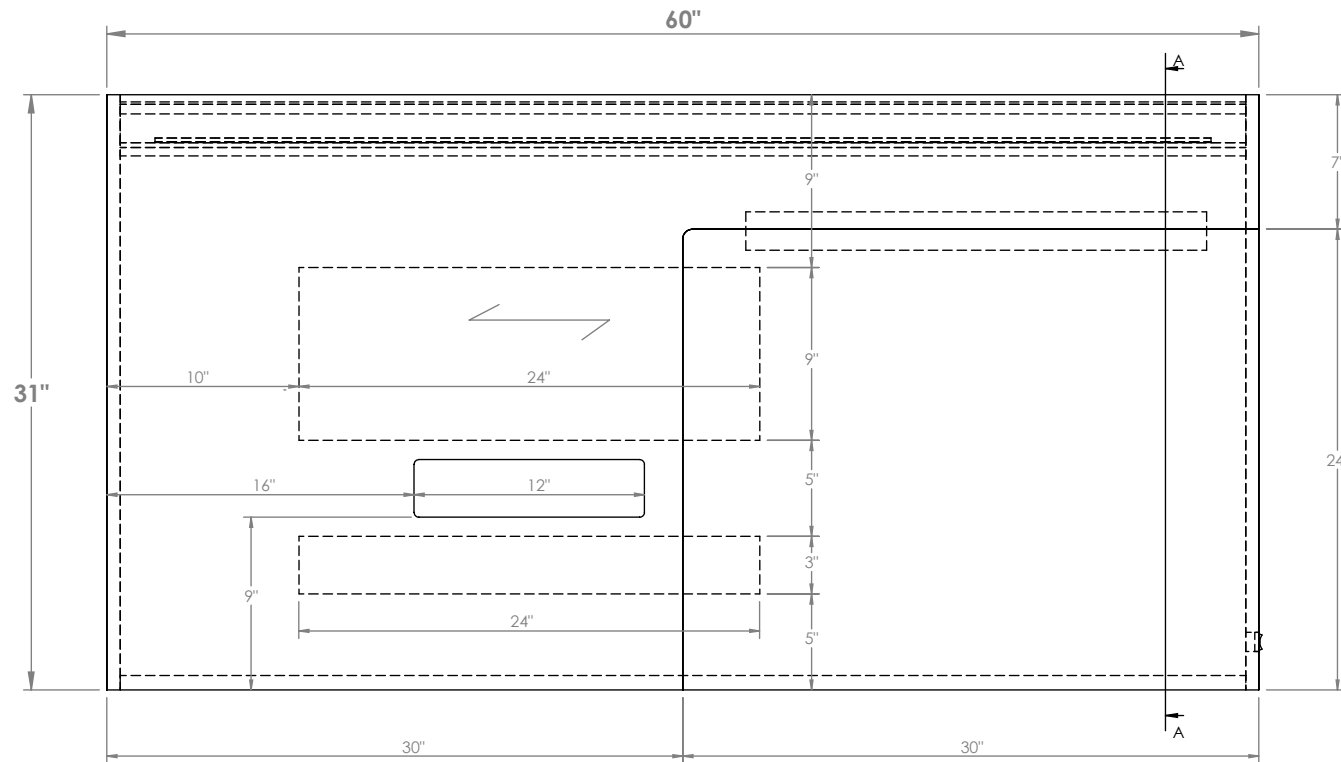

X-270/X-272

Overall:
60"W x 3"D x 31"H

MATERIALS:

- HP-Laminate PB-5/8"
- 0.018 Edge Tape
- Plywood 1/2" Wall Cleat
- Frosted Acrylic Cover
- LED Strip 2700K-3000K
-
-

COMMENTS:

- Overall: 60"W x 3"D x 31"H
- Color: Wilsonart - 8213K-18 - Phantom Cocoa
D427K-01 Solicor Linen (High Gloss)
- Note: Dimensional Tolerance +/- 1/16"

REV
A
DIMENSIONS
ARE IN
INCHES

DICKSON
FURNITURE MANUFACTURERS

SCALE: 1:8
SHEET 1 OF 4

TOP VIEW

**DETAIL B
SCALE 1 : 5**

FRONT VIEW

SECTION A-A

MATERIALS:
 - HP-Laminate PB-5/8"
 - 0.018 Edge Tape
 - Plywood 1/2" Wall Cleat
 - Frosted Acrylic Cover
 - LED Strip 2700K-3000K
 -

COMMENTS:
 - Overall: 60"W x 3"D x 31"H
 - Color: Wilsonart - 8213K-18 - Phantom Cocoa
 D427K-01Solicolor Linen (High Gloss)
 - Note: Dimensional Tolerance +/- .1/16"

TITLE: AHB 8240XX TVP60R - 8240CRS - 60" TV Panel R-Accent
REVISION DATE: