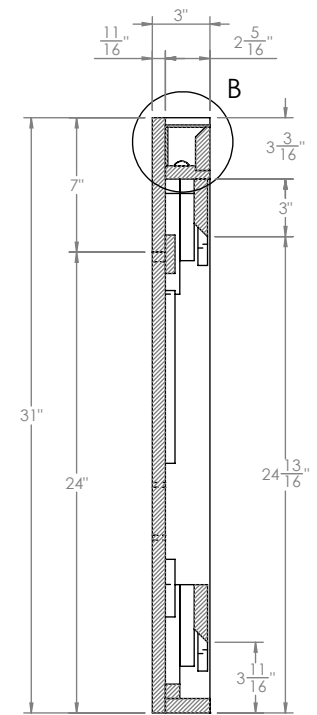

X-270/X-272

Overall:
60"W x 3"D x 31"H

MATERIALS:

- HP-Laminate PB-5/8"
- 0.018 Edge Tape
- Plywood 1/2" Wall Cleat
- Frosted Acrylic Cover
- LED Strip 2700K-3000K
-
-

COMMENTS:

- Overall: 60"W x 3"D x 31"H
- Color: Wilsonart - 8213K-18 - Phantom Cocoa
D427K-01 Solicor Linen (High Gloss)
- Note: Dimensional Tolerance +/- 1/16"

REV
A
DIMENSIONS
ARE IN
INCHES

DICKSON
FURNITURE MANUFACTURERS

SCALE: 1:8
SHEET 1 OF 4

TOP VIEW

**DETAIL B
SCALE 1 : 5**

FRONT VIEW

SECTION A-A

MATERIALS:
 - HP-Laminate PB-5/8"
 - 0.018 Edge Tape
 - Plywood 1/2" Wall Cleat
 - Frosted Acrylic Cover
 - LED Strip 2700K-3000K
 -

COMMENTS:
 - Overall: 60"W x 3"D x 31"H
 - Color: Wilsonart - 8213K-18 - Phantom Cocoa
 D427K-01Solicolor Linen (High Gloss)
 - Note: Dimensional Tolerance +/- .1/16"

TITLE: AHB 8240XX TVP60R - 8240CRS - 60" TV Panel R-Accent
REVISION DATE:

DICKSON
 FURNITURE MANUFACTURERS

SCALE: 1:10
 SHEET 2 OF 4

IMPORTANT INFORMATION

- X-270 AHB 8240XX TVP60R - 8240CRS - 60" TV Panel R-Accent -

Lift parts with at least 2 people

*RECOMMENDATIONS:

- Read instructions before assembling
- Keep area clean
- Do not drag the parts
- Do not forget to wear PPE