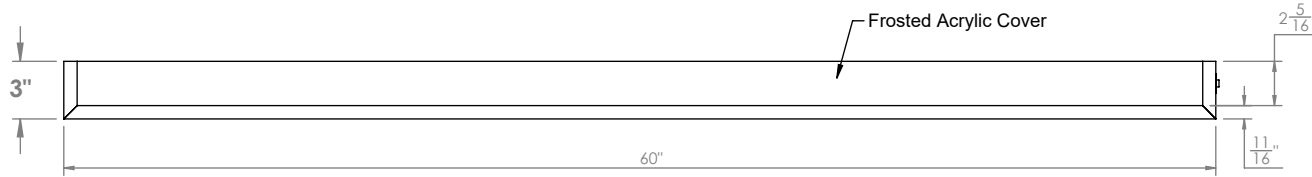

X-270/X-272

Overall:
60"W x 3"D x 31"H

MATERIALS:

- HP-Laminate PB-5/8"
- 0.018 Edge Tape
- Plywood 1/2" Wall Cleat
- Frosted Acrylic Cover
- LED Strip 2700K-3000K
-
-

COMMENTS:

- Overall: 60"W x 3"D x 31"H
- Color: Wilsonart - 8213K-18 - Phantom Cocoa
D427K-01 Solicor Linen (High Gloss)
- Note: Dimensional Tolerance +/- 1/16"

REV
A
DIMENSIONS
ARE IN
INCHES

DICKSON
FURNITURE MANUFACTURERS

SCALE: 1:8
SHEET 1 OF 4

TOP VIEW

**DETAIL B
SCALE 1 : 5**

FRONT VIEW

SECTION A-A

MATERIALS:
 - HP-Laminate PB-5/8"
 - 0.018 Edge Tape
 - Plywood 1/2" Wall Cleat
 - Frosted Acrylic Cover
 - LED Strip 2700K-3000K
 -

COMMENTS:
 - Overall: 60"W x 3"D x 31"H
 - Color: Wilsonart - 8213K-18 - Phantom Cocoa
 D427K-01Solicolor Linen (High Gloss)
 - Note: Dimensional Tolerance +/- .1/16"

TITLE: AHB 8240XX TVP60R - 8240CRS - 60" TV Panel R-Accent
REVISION DATE: