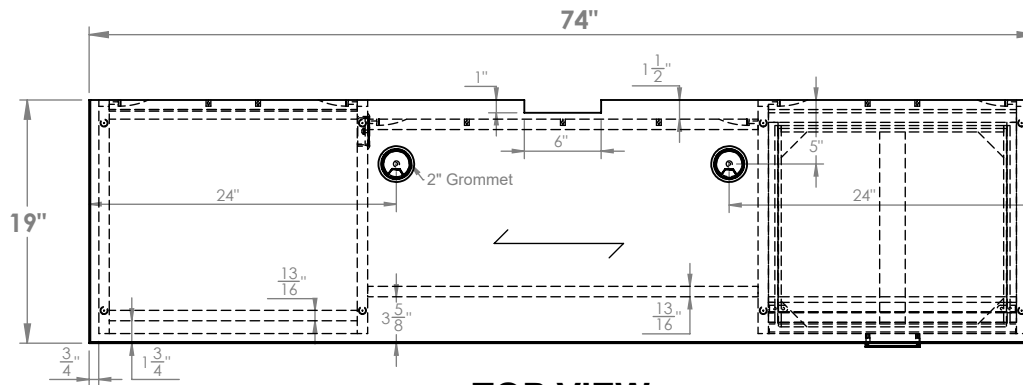

TOP VIEW

SECTION A-A

MATERIALS:

- HP-Laminate PB-1" Top
- HP-Laminate PB-3/4" Body Parts
- 2mm Edge Tape On Top
- Plywood Drawer Box
- Bottom Nail Glide
- 2" Plastic Grommet
- Metro 96mm CC Matte Black Pull 4111-1055-P

COMMENTS:

TITLE: AHB 8170XXYY DK74PD - 8170M6 - 74" Pedestal Desk W-Drw

REVISION DATE:

NOTE: DESIGN AND DRAWINGS ARE PROPERTY OF DICKSON FURNITURE MANUFACTURERS LLC AND MAY NOT BE DUPLICATED OR REPRODUCED WITHOUT THE EXPRESS WRITTEN CONSENT OF DICKSON FURNITURE MANUFACTURERS LLC

QUANTITY

00

REV

A

DIMENSIONS ARE IN INCHES

DICKSON
FURNITURE MANUFACTURERS

SCALE: 1:15

SHEET 2 OF 5