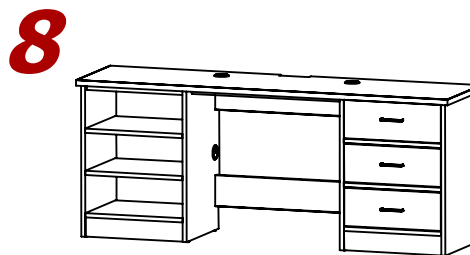

Pedestal completely assembled

DICKSON

FURNITURE MANUFACTURERS