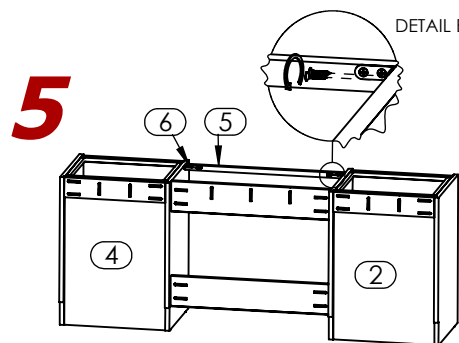

Align and Attach Brackets (6) to Pedestals, to a distance of 2 7/8" from front. (Reference Detail E).