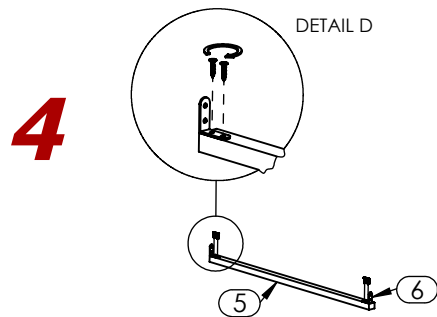

Pencil

Drill

*Hardware:

Screw

DICKSON

FURNITURE MANUFACTURERS

STEP #1

ASSEMBLY INSTRUCTIONS

- AHB 8170XXYY DK74PD - 8170M6 - 74" Pedestal Desk W-Drw -

Note: Assembly can be done with one person.

Attach Upper Nailer (1) to Left Pedestal (2), to a distance of 1 1/2" from the back and flush to top. (Reference Detail A).

Attach Lower Nailer (3) to Left Pedestal (2), to a distance of 1 1/2" from the back and 4 1/2" from the bottom. (Reference Detail B).

Attach Upper (1) and Lower Nailer (3) to Right Pedestal (4). Pedestals (2)(4) must each other be aligned. (Reference Detail C).