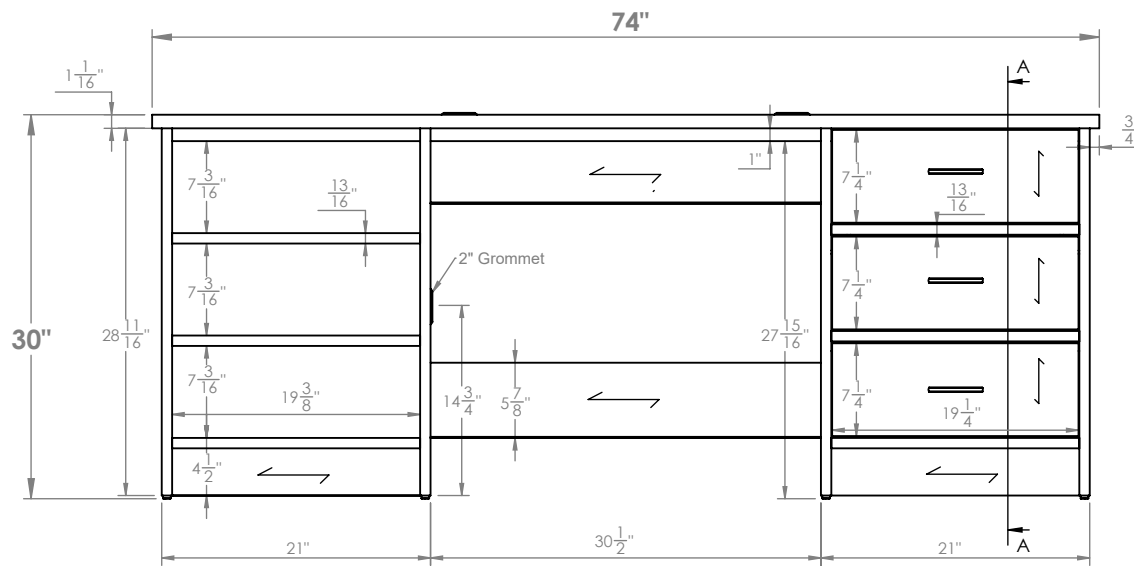

FRONT ELEVATION