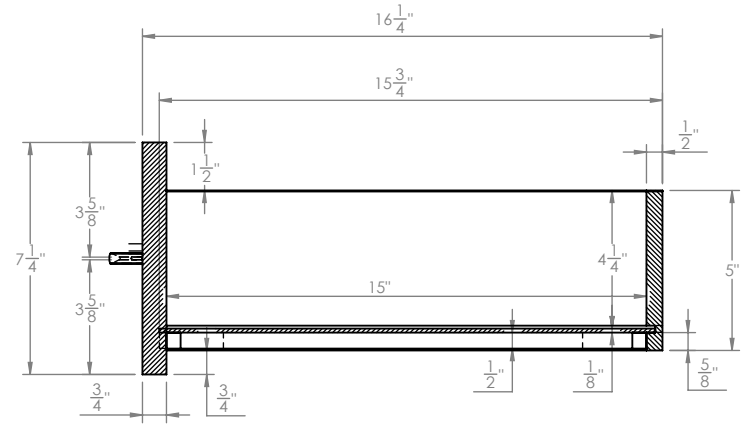

SIDE VIEW
SECTION B-B

1. **MATERIALS:**
2. HP-Laminate PB-3/4" Front Panel
   - 0.018 Edge Tape
   - Plywood 1/2" Drawer Box & Support
   - HD-Full Extension Drawer Guide
   - Metro 96mm CC Matte Black Pull 4111-1055-P
   - 14" Full Extension Drawer Slides

1. **COMMENTS:**
2. Overall: 19 1/4"W x 16 1/4"D x 7 1/4"H
   - Color: Asian Night - 7949 - Outside
   - Note: Dimensional Tolerance +/- 1/16"

TITLE: AHB 8170XXYY DK74PD - 8170M6 - 74" Pedestal Desk W-Drw

REVISION DATE:

NOTE: DESIGN AND DRAWINGS ARE PROPERTY OF DICKSON FURNITURE MANUFACTURERS LLC AND MAY NOT BE DUPLICATED OR REPRODUCED WITHOUT THE EXPRESS WRITTEN CONSENT OF DICKSON FURNITURE MANUFACTURERS LLC.

QUANTITY
03

REV
A

DIMENSIONS
ARE IN
INCHES

SCALE: 1:6

SHEET 3 OF 5