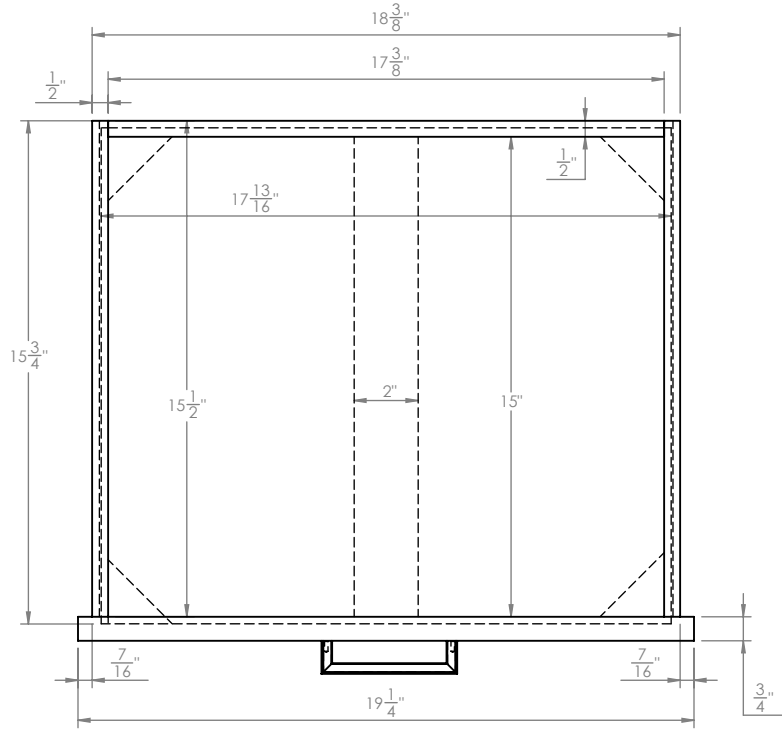

COMMENTS:

- Overall: 74"W x 19"D x 30"H
- Color: Asian Night - 7949 - Outside
- Color - Matt Black - 1595-60 - Inside Shelf
- Note: Dimensional Tolerance +/- 1/16"

TITLE: AHB 8170XXYY DK74PD - 8170M6 - 74" Pedestal Desk W-Drw

COMMENTS:

- Overall: 74"W x 19"D x 30"H
- Color: Asian Night - 7949 - Outside
- Color - Matt Black - 1595-60 - Inside Finish
- Note: Dimensional Tolerance +/- 1/16"

TITLE: AHB 8170XXYY DK74PD - 8170M6 - 74" Pedestal Desk W-Drw

QUANTITY

00

REV

A

DIMENSIONS ARE IN INCHES

DICKSON
FURNITURE MANUFACTURERS

SCALE: 1:15

SHEET 2 OF 5

- COMMENTS:**
- Overall: 19 1/4"W x 16 1/4"D x 7 1/4"H
 - Color: Asian Night - 7949 - Outside
 - Note: Dimensional Tolerance +/- 1/16"

TITLE: AHB 8170XXYY DK74PD - 8170M6 - 74" Pedestal Desk W-Drw

REVISION DATE: