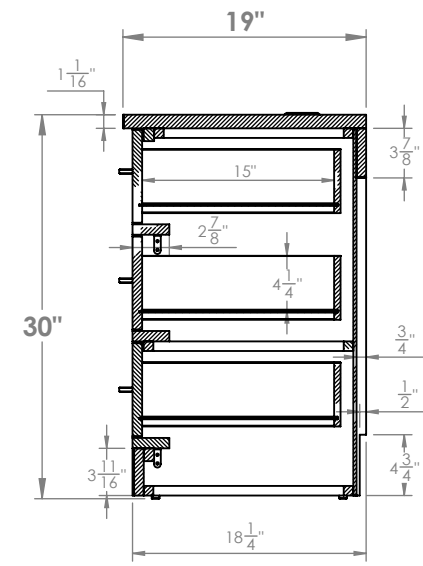

SIDE VIEW

SECTION A-A

MATERIALS:

- HP-Laminate PB-1" Top
- HP-Laminate PB-3/4" Body Parts
- 2mm Edge Tape On Top
- Plywood Drawer Box
- Bottom Nail Glide
- 2" Plastic Grommet
- Metro 96mm CC Matte Black Pull 4111-1055-P

COMMENTS:

TITLE: AHB 8170XXYY DK74PD - 8170M6 - 74" Pedestal Desk W-Drw

REVISION DATE:

NOTE: DESIGN AND DRAWINGS ARE PROPERTY OF DICKSON FURNITURE MANUFACTURERS LLC AND MAY NOT BE DUPLICATED OR REPRODUCED WITHOUT THE EXPRESS WRITTEN CONSENT OF DICKSON FURNITURE MANUFACTURERS LLC

QUANTITY

00

REV

A

DIMENSIONS ARE IN INCHES

DICKSON
FURNITURE MANUFACTURERS

SCALE: 1:15

SHEET 2 OF 5