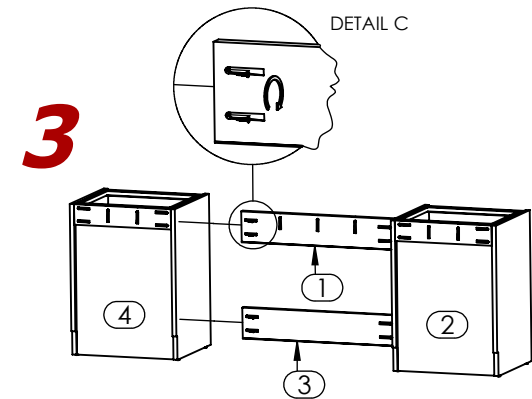

Attach Upper (1) and Lower Nailer (3) to Right Pedestal (4). Pedestals (2)(4) must each other be aligned. (Reference Detail C).