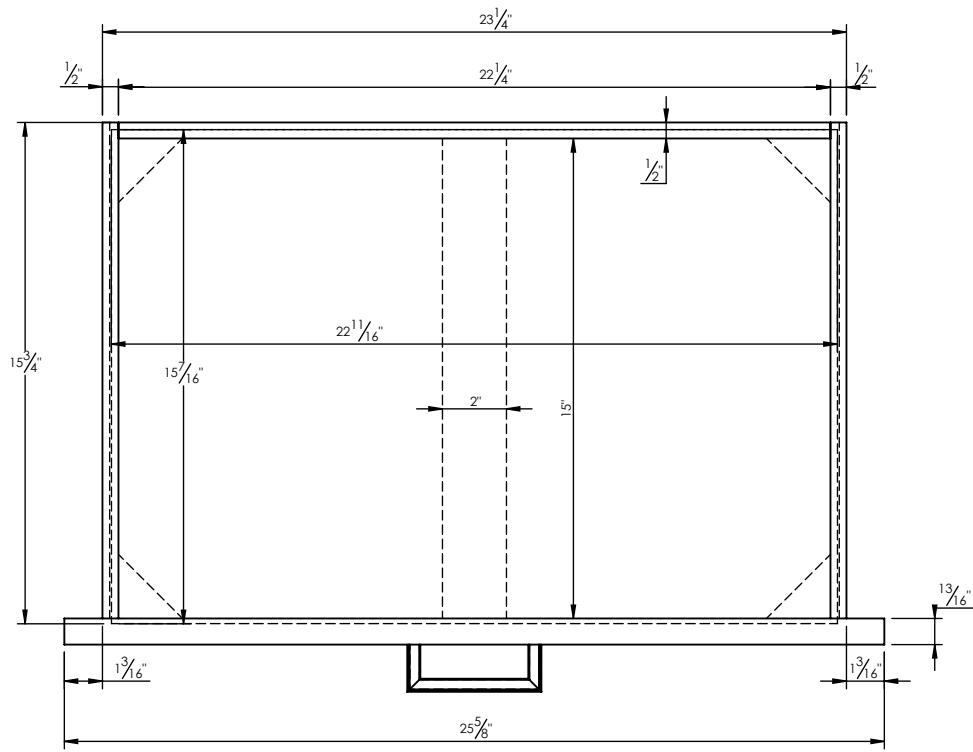

TOP VIEW

MATERIALS:

- HP-Laminate PB-3/4" Front Panel
- .018 Edge Tape
- Plywood 1/2" Drawer Box
- 14" HD-Full Extension Drawer Guide
- Metro 96mm CC Matte Black Pull 4111-1055-P

COMMENTS:

TITLE: AHK 8170XXYY KC57SL - 8170M6 - 57" ADA Kitchen Cab L-Sink

REVISION DATE:

NOTE: DESIGN AND DRAWINGS ARE PROPERTY OF DICKSON FURNITURE MANUFACTURERS LLC AND MAY NOT BE DUPLICATED OR REPRODUCED WITHOUT THE EXPRESS WRITTEN CONSENT OF DICKSON FURNITURE MANUFACTURERS LLC

QUANTITY

00

REV

A

DIMENSIONS ARE IN INCHES

DICKSON
FURNITURE MANUFACTURERS

SCALE: 1:6

SHEET 3 OF 5