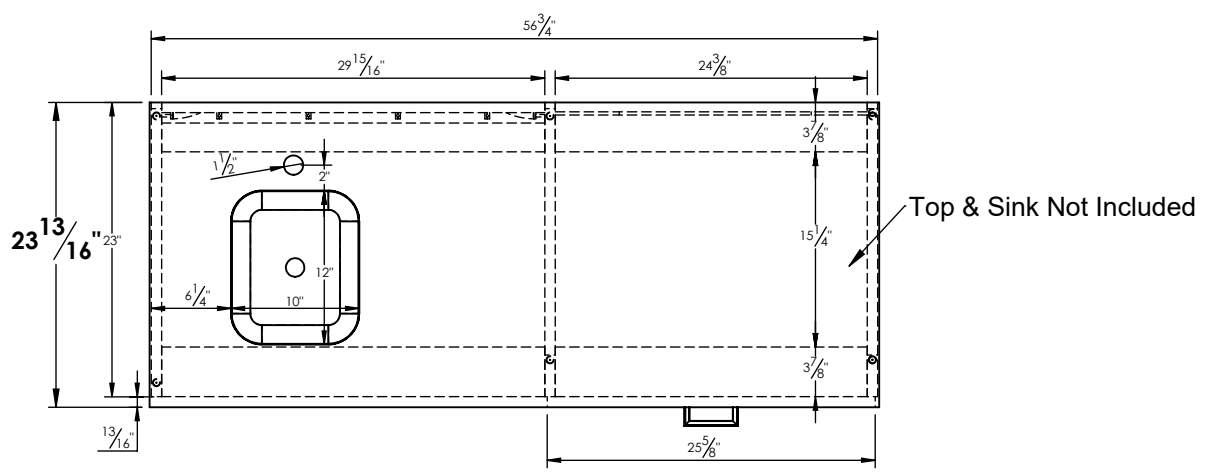

TOP VIEW

1. **MATERIALS:**
2. HP-Laminate PB-3/4
   - .018 Edge Tape
   - Bottom Nail Glide
   - Plywood 1/2" Drawer Box
   - 14" HD-Full Extension Drawer Guide
   - Metro 96mm CC Matte Black Pull 4111-1055-P

1. **COMMENTS:**
2. Overall: 56 3/4"W x 23 13/16"D x 33"H
   - Color: Asian Night - 7949 - Outside
   - Color - Matt Black - 1595-60 - Inside
   - Note: Dimensional Tolerance +/- 1/16"

TITLE: AHK 8170XXYY KC57SL - 8170M6 - 57" ADA Kitchen Cab L-Sink
REVISION DATE:

NOTE: DESIGN AND DRAWINGS ARE PROPERTY OF DICKSON FURNITURE MANUFACTURERS LLC AND MAY NOT BE DUPLICATED OR REPRODUCED WITHOUT THE EXPRESS WRITTEN CONSENT OF DICKSON FURNITURE MANUFACTURERS LLC

DICKSON FURNITURE MANUFACTURERS	QUANTITY 00
	REV A
SCALE: 1:15	
SHEET 2 OF 5