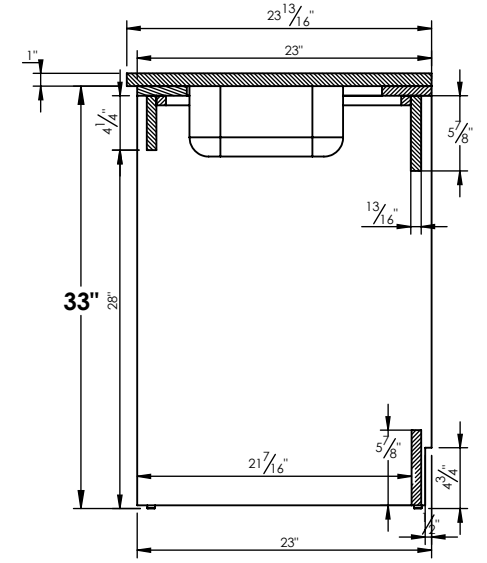

1

2

TOP VIEW

FRONT ELEVATION

SIDE VIEW SECTION A-A

SIDE VIEW SECTION C-C

- MATERIALS:**
- HP-Laminate PB-3/4
  - .018 Edge Tape
  - Bottom Nail Glide
  - Plywood 1/2" Drawer Box
  - 14" HD-Full Extension Drawer Guide
  - Metro 96mm CC Matte Black Pull 4111-1055-P

- COMMENTS:**
- Overall: 56 3/4"W x 23 13/16"D x 33"H
  - Color: Asian Night - 7949 - Outside
  - Color - Matt Black - 1595-60 - Inside
  - Note: Dimensional Tolerance +/- 1/16"

**TITLE:** AHK 8170XXYY KC57SL - 8170M6 - 57" ADA Kitchen Cab L-Sink  
**REVISION DATE:**