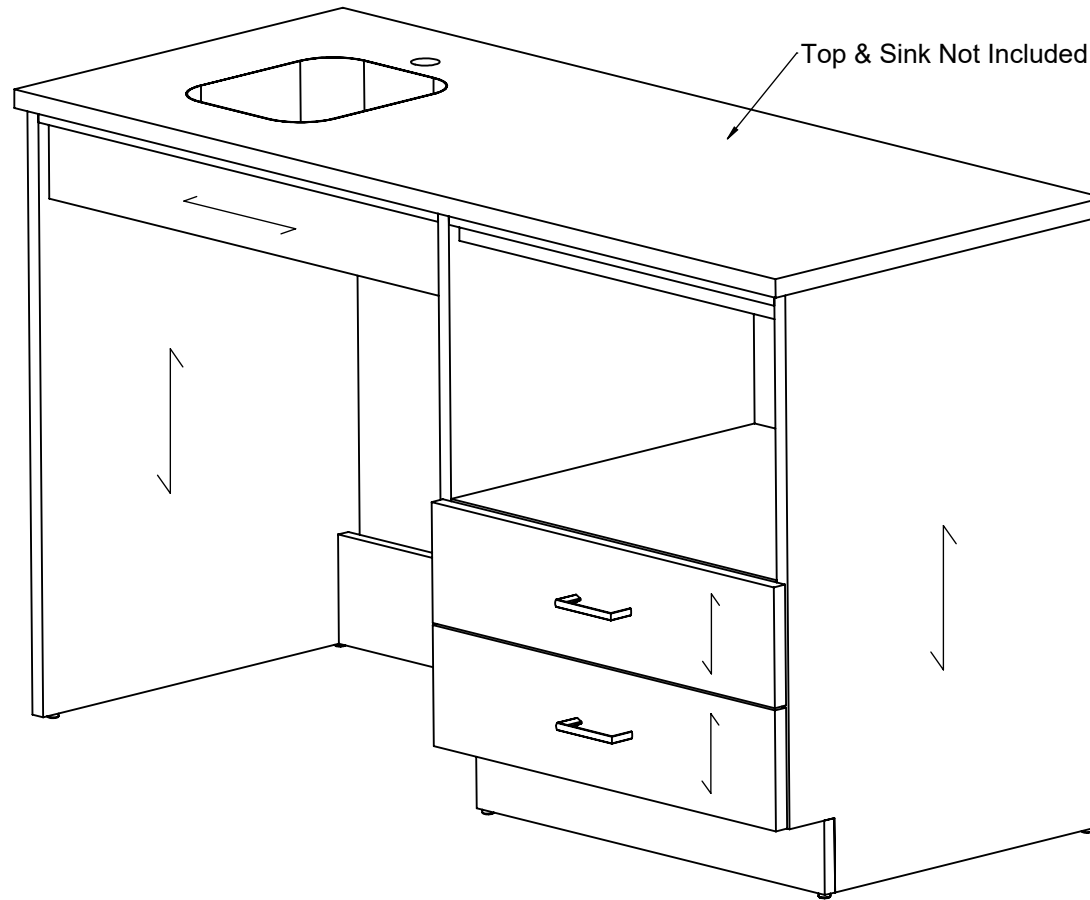

1

2

Top & Sink Not Included

**Overall:**  
 56 3/4"W x 23 13/16"D x 33"H

**MATERIALS:**

- HP Laminat PB-3/4
- .018 Edge Tape
- Bottom Nail Glide
- Plywood 1/2" Drawer Box
- 14" HD-Full Extension Drawer Guide
- Metro 96mm CC Matte Black Pull 4111-1055-P

**COMMENTS:**

- Overall: 56 3/4"W x 23 13/16"D x 33"H
- Color: Asian Night - 7949 - Outside
- Color - Matt Black - 1595-60 - Inside
- Note: Dimensional Tolerance +/- 1/16"

**TITLE:** AHK 8170XXYY KC57SL - 8170M6 - 57" ADA Kitchen Cab L-Sink  
**REVISION DATE:**