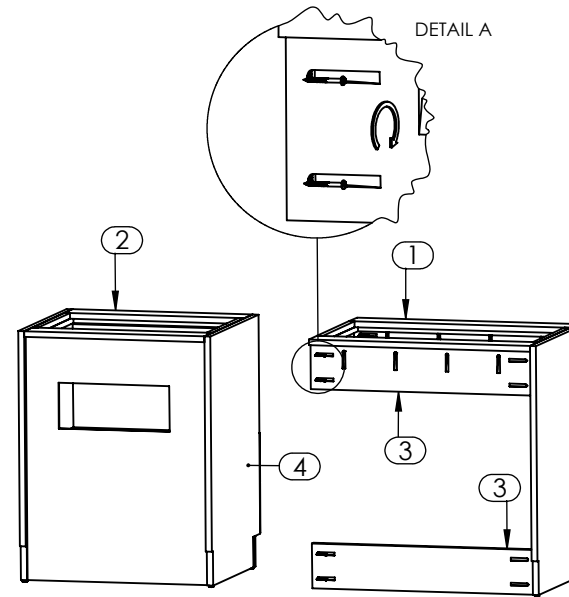

# ASSEMBLY INSTRUCTIONS

- AHK 8170XXYY KC57SR - 8170M6 - 57" ADA Kitchen Cab L-Sink -

**1**

*Place Right Pedestal (2) and Cab L-Sink (1) side by side and align them.*

**2**

*Attach Cab L-Sink Nailers (3), to Right Pedestal left side panel (4) using screws. (Reference Detail A).*