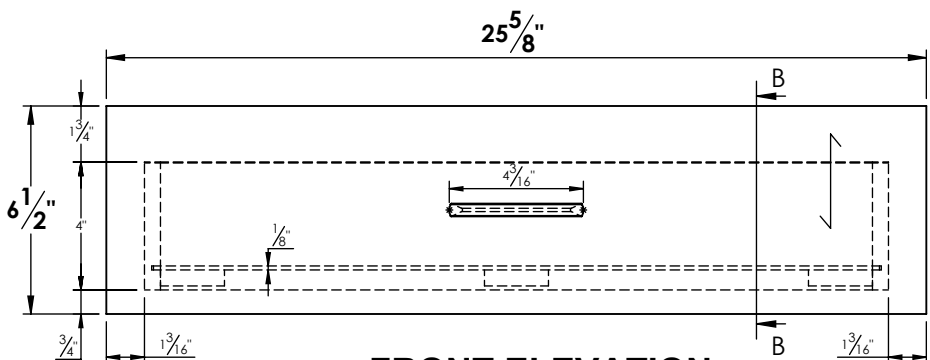

FRONT ELEVATION