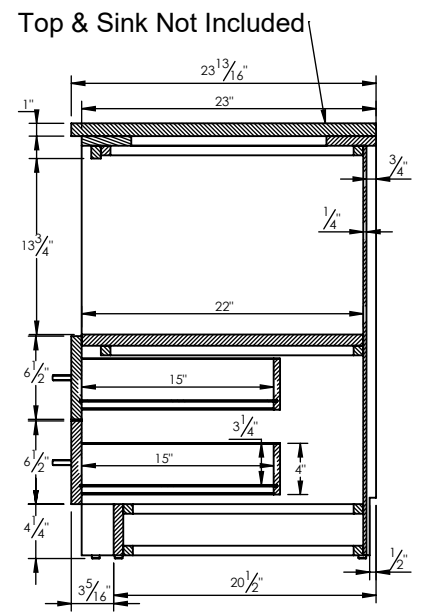

1

2

TOP VIEW

FRONT ELEVATION

SIDE VIEW SECTION A-A

SIDE VIEW SECTION C-C

- MATERIALS:**
- HP-Laminate PB-3/4
  - .018 Edge Tape
  - Bottom Nail Glide
  - Plywood 1/2" Drawer Box
  - 14" HD-Full Extension Drawer Guide
  - Metro 96mm CC Matte Black Pull 4111-1055-P