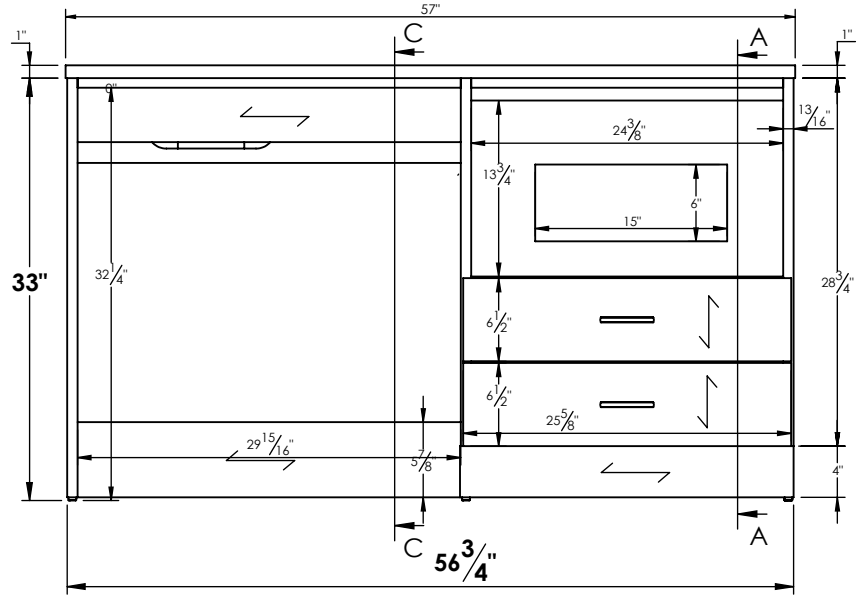

FRONT ELEVATION