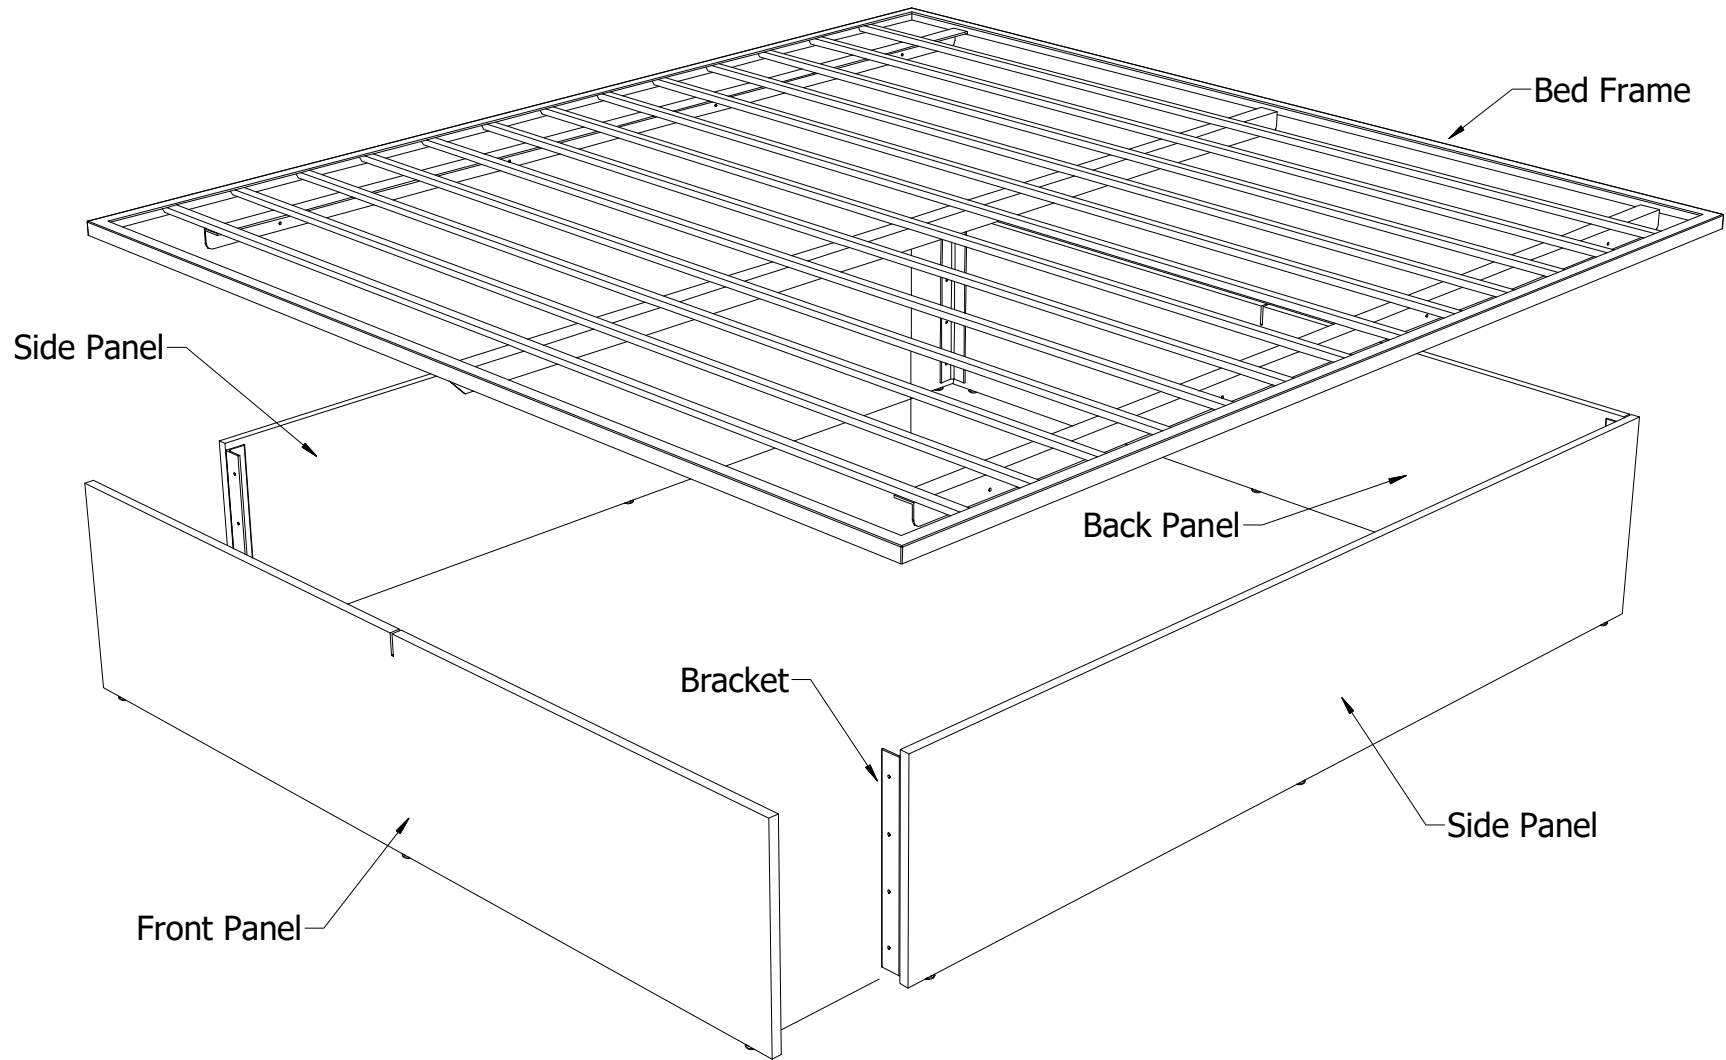

MATERIALS:
 - HP-Laminate PB-5/8"
 - Metal Bed Frame
 - Metal Support Bracket
 - Plastic Nail Glide
 -

COMMENTS:
 - Overall: 76"W x 78"D x 16 1/8"H
 - Color: Wilsonart - 0000 - Custom Laminate
 Black Color - Powder Coated Paint
 - Note:

Sheet:

2 of 5

Assembly Instructions : Step 1

Confidential and Proprietary

<p>MATERIALS:</p> <ul style="list-style-type: none"> - HP-Laminate PB-5/8" - Metal Bed Frame - Metal Support Bracket - Plastic Nail Glide - - 	<p>COMMENTS:</p> <ul style="list-style-type: none"> - Overall: 76"W x 78"D x 16 1/8"H - Color: Wilsonart - 0000 - Custom Laminate Black Color - Powder Coated Paint - Note: 	<p>SIZE A</p>	<p>DWG. NO. AHB 8100XX 6BB - 8100R.Roof - King Bed Base.dwg</p> <p>Revision Date: 10/13/2017</p>	<p>Note: Design and Drawings are Property of Dickson Furniture Manufacturers LLC and may not be duplicated or reproduced without the express written consent of Dickson Furniture Manufacturers LLC</p>	<p>Quantity: 00</p> <p>Sheet: 3 of 5</p>
--	---	--------------------------	---	---	---

Assembly Instructions : Step 2

<p>MATERIALS:</p> <ul style="list-style-type: none"> - HP-Laminate PB-5/8" - Metal Bed Frame - Metal Support Bracket - Plastic Nail Glide - - 	<p>COMMENTS:</p> <ul style="list-style-type: none"> - Overall: 76"W x 78"D x 16 1/8"H - Color: Wilsonart - 0000 - Custom Laminate Black Color - Powder Coated Paint - Note: 	<p>SIZE</p> <p>A</p>	<p>DWG. NO.</p> <p>AHB 8100XX 6BB - 8100R.Roof - King Bed Base.dwg</p> <p>Revision Date:</p> <p>10/13/2017</p>	<p>Quantity:</p> <p>00</p> <p>Note: Design and Drawings are Property of Dickson Furniture Manufacturers LLC and may not be duplicated or reproduced without the express written consent of Dickson Furniture Manufacturers LLC</p>	<p>Sheet:</p> <p>4 of 5</p>
--	--	------------------------------------	---	---	-----------------------------