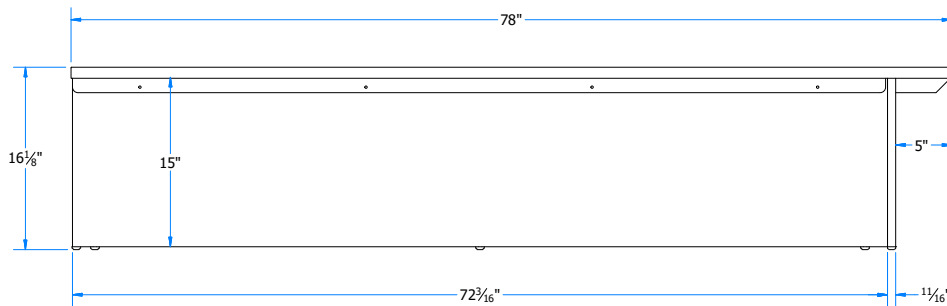

Overall:
00"W x 00"D x 00"H

<p>MATERIALS:</p> <ul style="list-style-type: none"> - HP-Laminate PB-5/8" - Metal Bed Frame - Metal Support Bracket - Plastic Nail Glide - - 	<p>COMMENTS:</p> <ul style="list-style-type: none"> - Overall: 76"W x 78"D x 16 1/8"H - Color: Wilsonart - 0000 - Custom Laminate Black Color - Powder Coated Paint - Note: 	<p>SIZE</p> <p>A</p>	<p>DWG. NO.</p> <p>AHB 8100XX 6BB - 8100R.Roof - King Bed Base.dwg</p> <p>Revision Date:</p> <p>10/13/2017</p>	<p>Note: Design and Drawings are Property of Dickson Furniture Manufacturers LLC and may not be duplicated or reproduced without the express written consent of Dickson Furniture Manufacturers LLC</p>	<p>Quantity:</p> <p>01</p> <p>Sheet:</p> <p>1 of 5</p>
--	--	------------------------------------	---	--	---

MATERIALS:
 - HP-Laminate PB-5/8"
 - Metal Bed Frame
 - Metal Support Bracket
 - Plastic Nail Glide
 -

COMMENTS:
 - Overall: 76"W x 78"D x 16 1/8"H
 - Color: Wilsonart - 0000 - Custom Laminate
 Black Color - Powder Coated Paint
 - Note: