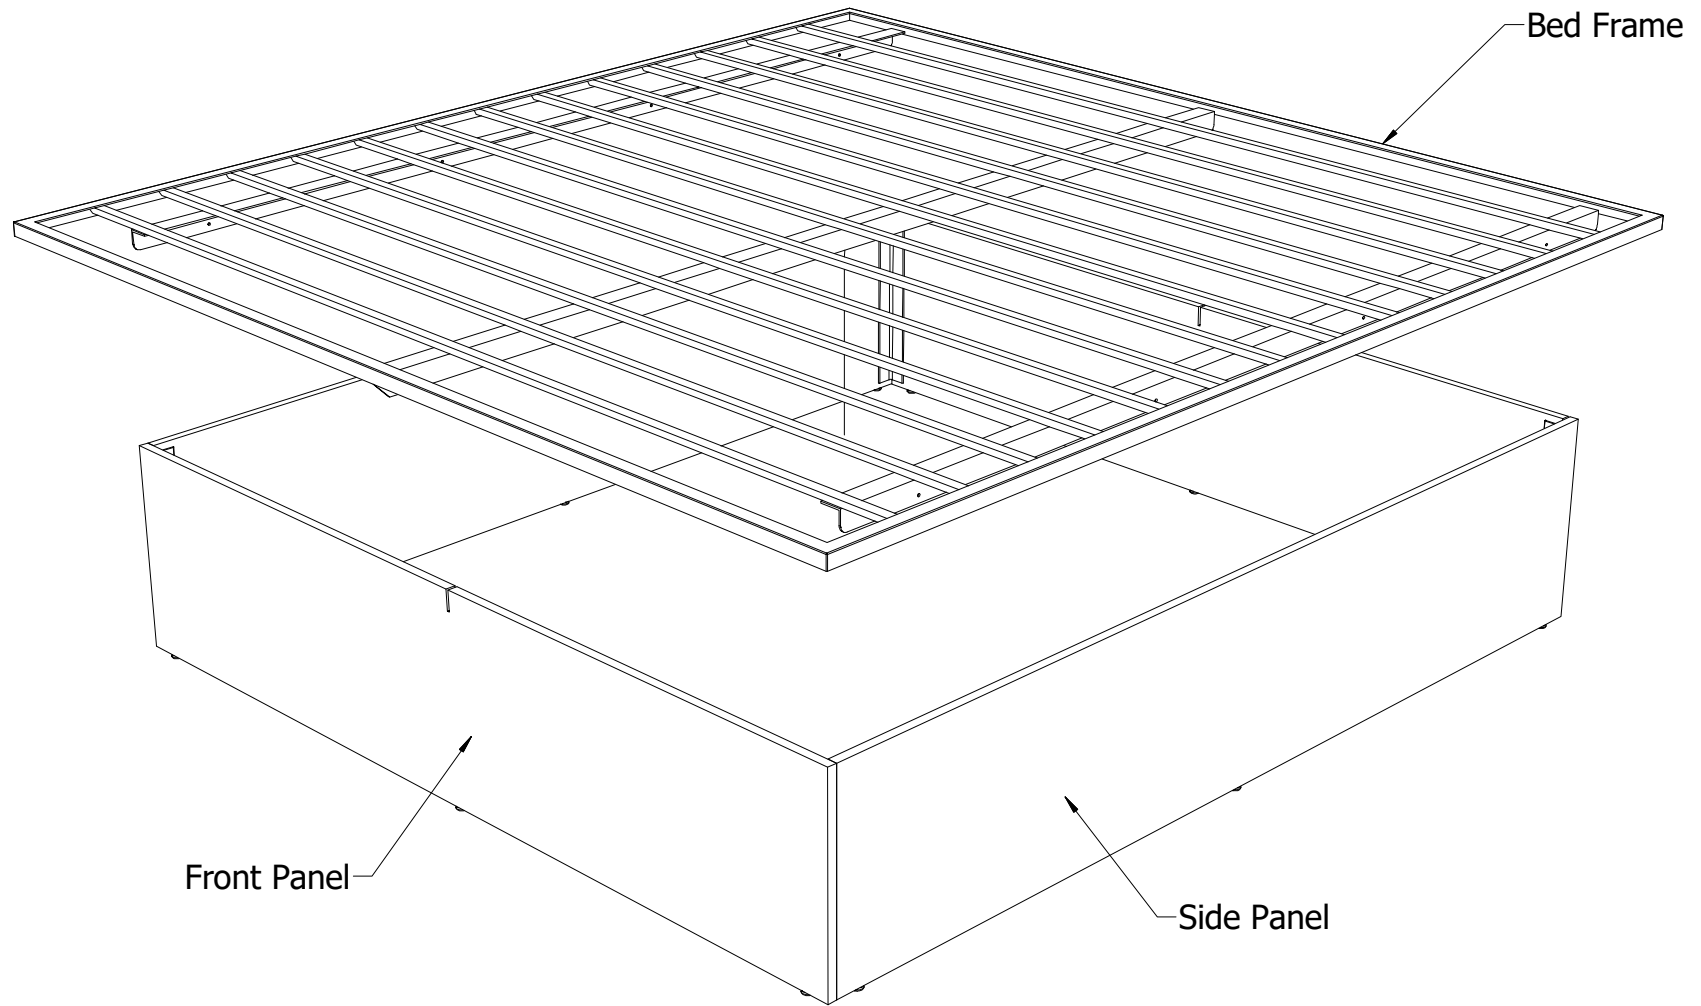

Assembly Instructions : Step 3

Confidential and Proprietary

MATERIALS: - HP-Laminate PB-5/8" - Metal Bed Frame - Metal Support Bracket - Plastic Nail Glide -	COMMENTS: - Overall: 76"W x 78"D x 16 1/8"H - Color: Wilsonart - 0000 - Custom Laminate Black Color - Powder Coated Paint - Note:	SIZE A	DWG. NO. AHB 8100XX 6BB - 8100R.Roof - King Bed Base.dwg	Quantity: 00
		Revision Date: 10/13/2017	Note: Design and Drawings are Property of Dickson Furniture Manufacturers LLC and may not be duplicated or reproduced without the express written consent of Dickson Furniture Manufacturers LLC	Sheet: 5 of 5