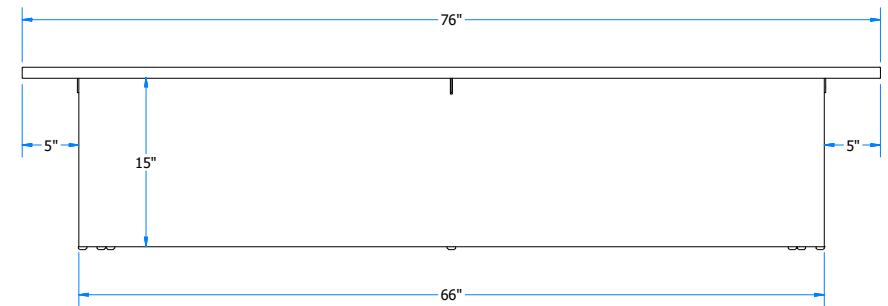

Overall:
00"W x 00"D x 00"H

<p>MATERIALS:</p> <ul style="list-style-type: none"> - HP-Laminate PB-5/8" - Metal Bed Frame - Metal Support Bracket - Plastic Nail Glide - - 	<p>COMMENTS:</p> <ul style="list-style-type: none"> - Overall: 76"W x 78"D x 16 1/8"H - Color: Wilsonart - 0000 - Custom Laminate Black Color - Powder Coated Paint - Note: 	<p>SIZE</p> <p>A</p>	<p>DWG. NO.</p> <p>AHB 8100XX 6BB - 8100R.Roof - King Bed Base.dwg</p> <p>Revision Date:</p> <p>10/13/2017</p>	<p>Note: Design and Drawings are Property of Dickson Furniture Manufacturers LLC and may not be duplicated or reproduced without the express written consent of Dickson Furniture Manufacturers LLC</p>	<p>Quantity:</p> <p>01</p> <p>Sheet:</p> <p>1 of 5</p>
--	--	------------------------------------	---	--	---

MATERIALS:
 - HP-Laminate PB-5/8"
 - Metal Bed Frame
 - Metal Support Bracket
 - Plastic Nail Glide
 -

COMMENTS:
 - Overall: 76"W x 78"D x 16 1/8"H
 - Color: Wilsonart - 0000 - Custom Laminate
 Black Color - Powder Coated Paint
 - Note: