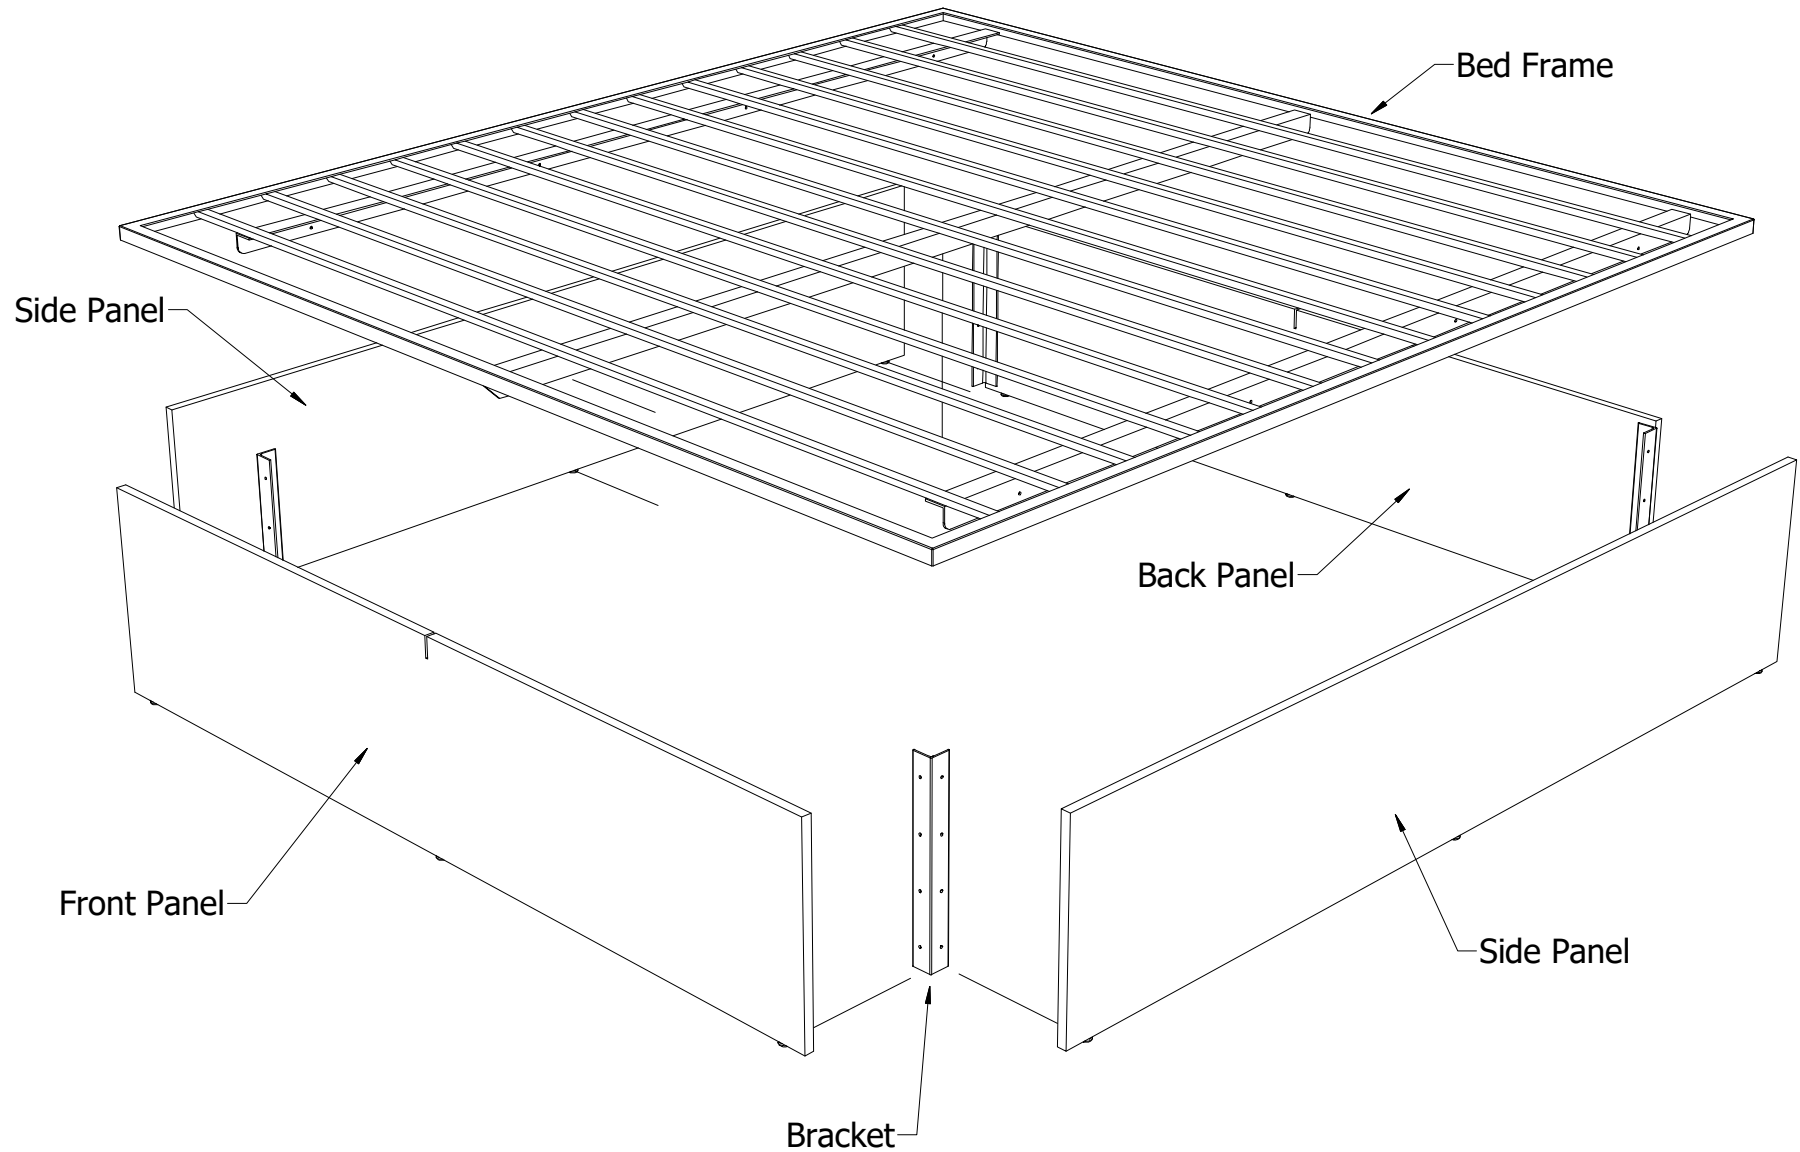

MATERIALS:
 - HP-Laminate PB-5/8"
 - Metal Bed Frame
 - Metal Support Bracket
 - Plastic Nail Glide
 -

COMMENTS:
 - Overall: 76"W x 78"D x 16 1/8"H
 - Color: Wilsonart - 0000 - Custom Laminate
 Black Color - Powder Coated Paint
 - Note:

SIZE
A

DWG. NO.

AHB 8100XX 6BB - 8100R.Roof - King Bed Base.dwg

Quantity:

01

Revision Date:

10/13/2017

Note: Design and Drawings are Property of Dickson Furniture Manufacturers LLC and may not be duplicated or reproduced without the express written consent of Dickson Furniture Manufacturers LLC

Sheet:

2 of 5

Assembly Instructions : Step 1

Confidential and Proprietary

<p>MATERIALS:</p> <ul style="list-style-type: none"> - HP-Laminate PB-5/8" - Metal Bed Frame - Metal Support Bracket - Plastic Nail Glide - - 	<p>COMMENTS:</p> <ul style="list-style-type: none"> - Overall: 76"W x 78"D x 16 1/8"H - Color: Wilsonart - 0000 - Custom Laminate Black Color - Powder Coated Paint - Note: 	<p>SIZE A</p>	<p>DWG. NO. AHB 8100XX 6BB - 8100R.Roof - King Bed Base.dwg</p> <p>Revision Date: 10/13/2017</p>	<p>Note: Design and Drawings are Property of Dickson Furniture Manufacturers LLC and may not be duplicated or reproduced without the express written consent of Dickson Furniture Manufacturers LLC</p>	<p>Quantity: 00</p> <p>Sheet: 3 of 5</p>
--	---	--------------------------	---	---	---